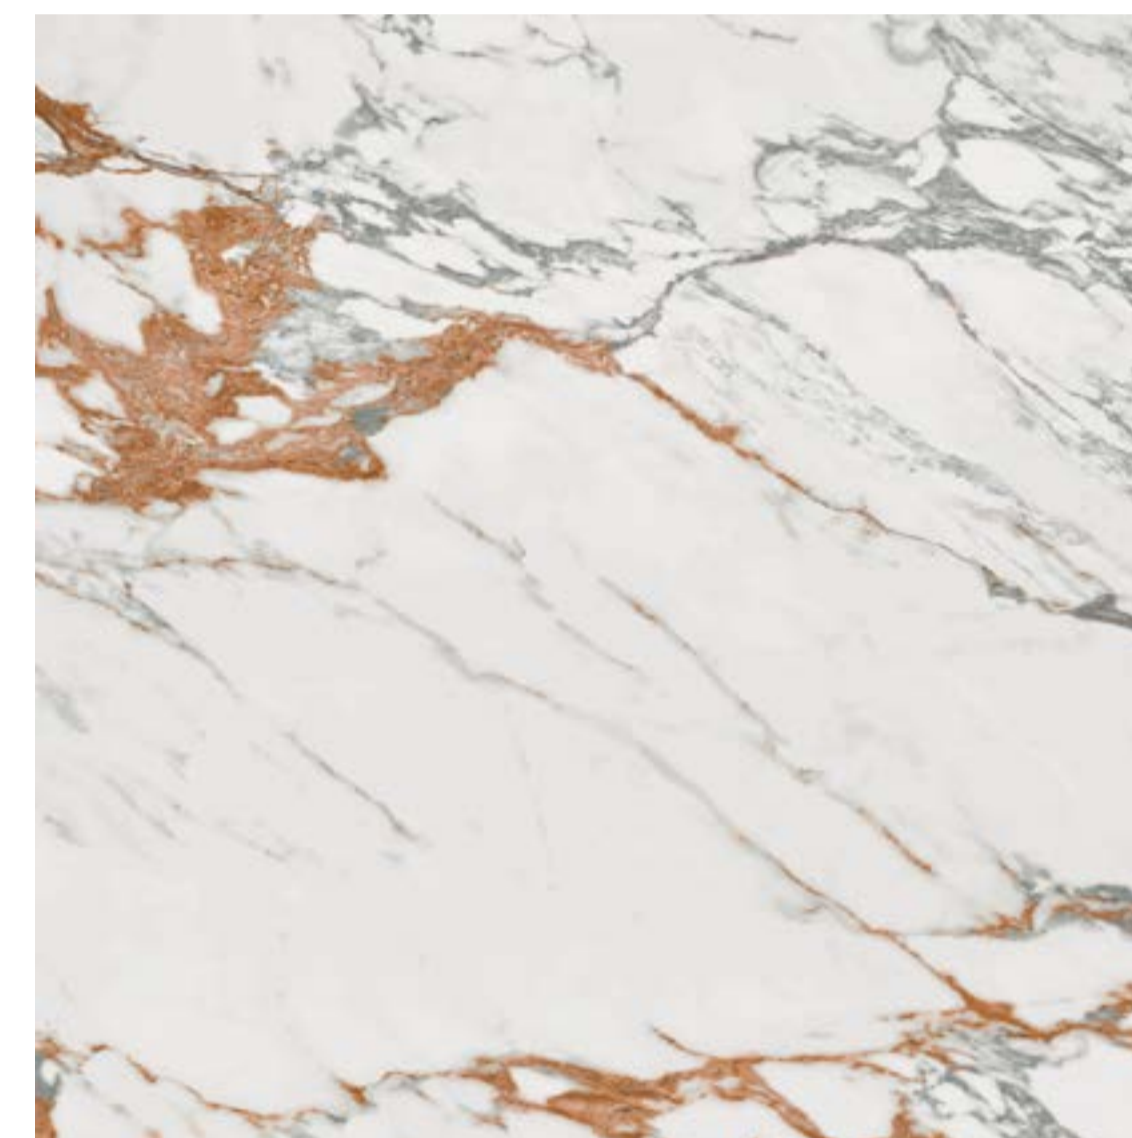

Barroque

120x120
Acabado Pulido
Porcelánico Esmaltado Ultra Brillante
Pared: Interior | Exterior | Fachada
Piso: Interior | Residencial | Comercial ligero

**GRAN
FORMATO**

9
Cajas

1 pzas
1.44 m²